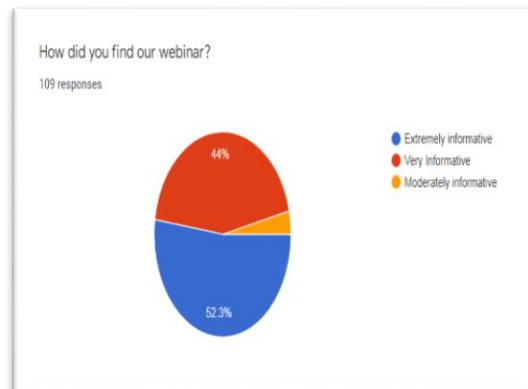

Special Address

: Dr Debarati Halder
Parul Institute of Law
Parul University

Vote of Thanks

: Mrs. T. Manjula
Assistant Professor,
Department of Commerce (CA)

All are cordially invited

Feedback Analysis

Feedback received from the participants reveal that 33% of the students expressed as the relevance of the topic was Excellent, 15% as Very Good, 13% as Good, 25% as Satisfaction and 14% as Fair. Regarding expert's presentation, 35% expressed as excellent, 12% as Very Good, 18% as Good, 20% as Satisfaction and 15% as Fair. Nearly 53% of the participants found the webinar was extremely informative, 43% of them very informative and 4% of them moderately informative.