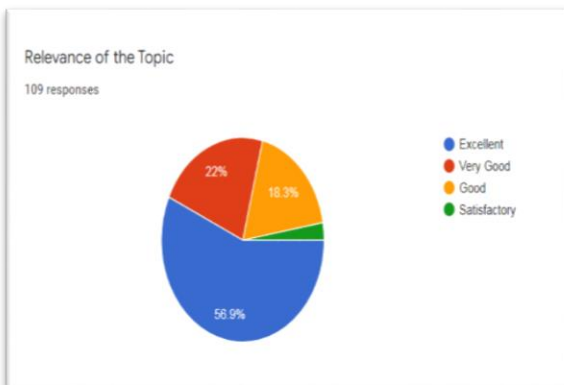

Special Address

: Dr Debarati Halder
Parul Institute of Law
Parul University

Vote of Thanks

: Mrs. T. Manjula
Assistant Professor,
Department of Commerce (CA)

All are cordially invited

Feedback Analysis

Feedback received from the participants reveal that 33% of the students expressed as the relevance of the topic was Excellent, 15% as Very Good, 13% as Good, 25% as Satisfaction and 14% as Fair. Regarding expert's presentation, 35% expressed as excellent, 12% as Very Good, 18% as Good, 20% as Satisfaction and 15% as Fair. Nearly 53% of the participants found the webinar was extremely informative, 43% of them very informative and 4% of them moderately informative.