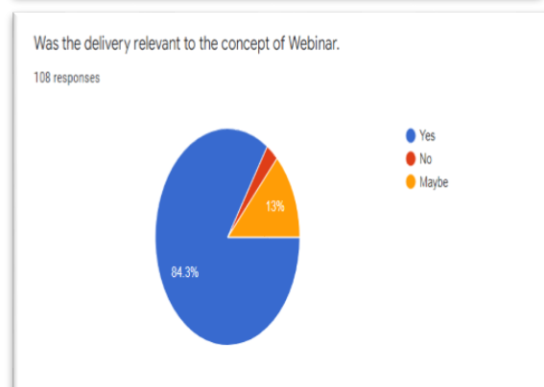

Special Address

: Dr Debarati Halder
Parul Institute of Law
Parul University

Vote of Thanks

: Mrs. T. Manjula
Assistant Professor,
Department of Commerce (CA)

All are cordially invited

Feedback Analysis

Feedback received from the participants reveal that 33% of the students expressed as the relevance of the topic was Excellent, 15% as Very Good, 13% as Good, 25% as Satisfaction and 14% as Fair. Regarding expert's presentation, 35% expressed as excellent, 12% as Very Good, 18% as Good, 20% as Satisfaction and 15% as Fair. Nearly 53% of the participants found the webinar was extremely informative, 43% of them very informative and 4% of them moderately informative.