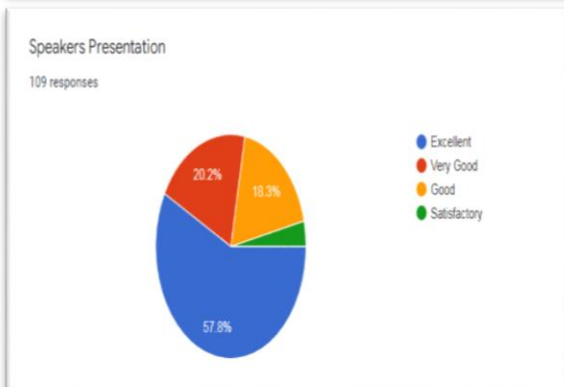

Special Address

: Dr Debarati Halder
Parul Institute of Law
Parul University

Vote of Thanks

: Mrs. T. Manjula
Assistant Professor,
Department of Commerce (CA)

All are cordially invited

Feedback Analysis

Feedback received from the participants reveal that 33% of the students expressed as the relevance of the topic was Excellent, 15% as Very Good, 13% as Good, 25% as Satisfaction and 14% as Fair. Regarding expert's presentation, 35% expressed as excellent, 12% as Very Good, 18% as Good, 20% as Satisfaction and 15% as Fair. Nearly 53% of the participants found the webinar was extremely informative, 43% of them very informative and 4% of them moderately informative.